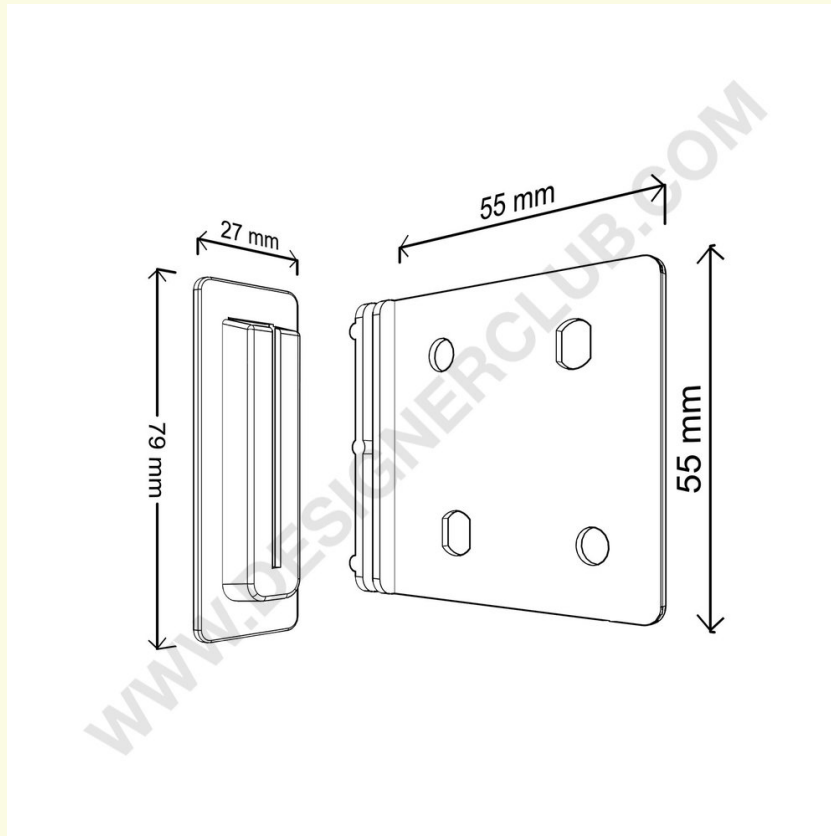

Datasheet

REF: 116 300
Vertical white clip mm. 55 x 55

White vertical clip to create and assemble shelves in cardboard displays.
Dimensions: mm. 55 x 55.

+39 0332 455 360 www.designerclub.com commerciale@designerclub.com
Designer Club S.R.L. Via 2 Giugno 28, 21022, Azzate (VA) , Italy