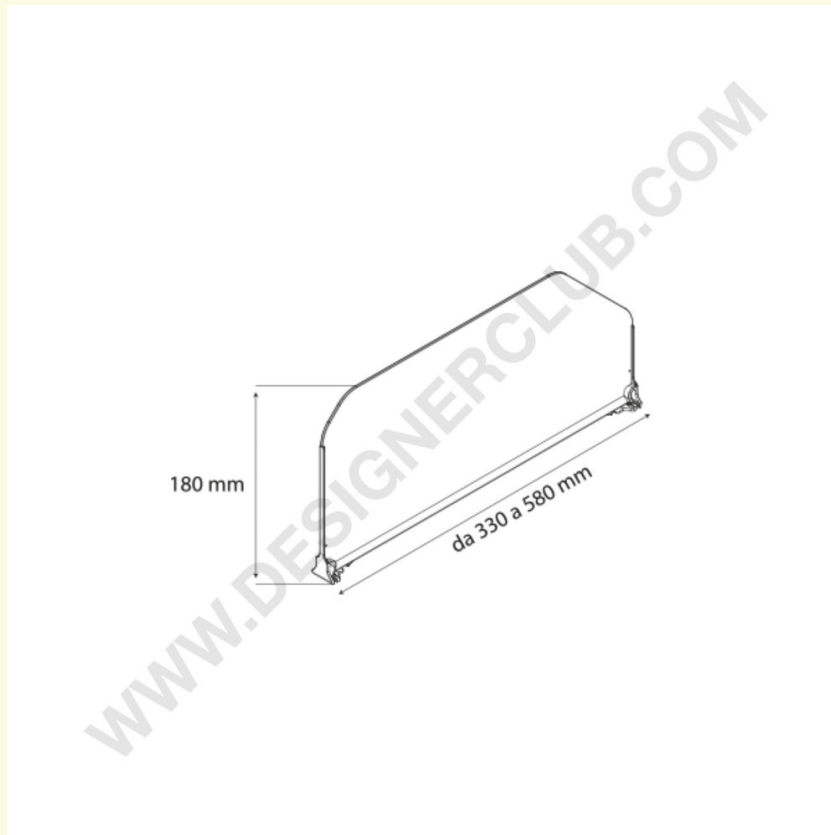

Datasheet

REF: 340 222

Reversible large divider height mm. 180 length mm. 380

Reversible LARGE divider height mm. 180 perfect for sharing large packages.

Length mm. 380.

Transparent and made in PET ♻️.

+39 0332 455 360