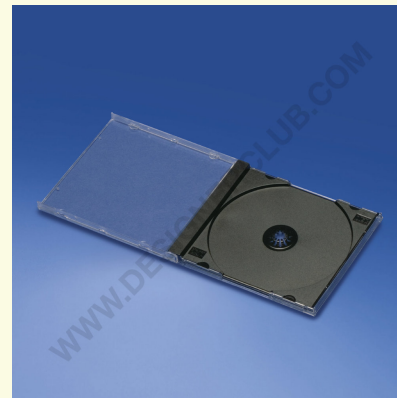

Datasheet

REF: 111 660
Cd case

Cd case in clear plastic with black tray.
On demand with the transparent tray.

+39 0332 455 360 www.designerclub.com commerciale@designerclub.com
Designer Club S.R.L. Via 2 Giugno 28, 21022, Azzate (VA), Italy