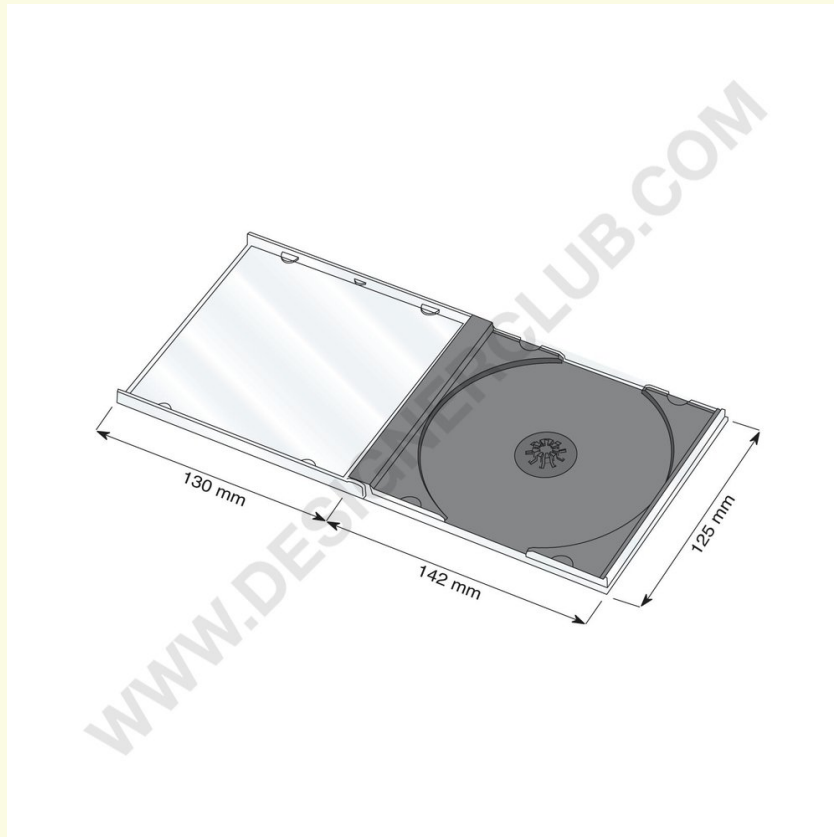

Datasheet

REF: 111 660
Cd case

Cd case in clear plastic with black tray.
On demand with the transparent tray.

+39 0332 455 360 www.designerclub.com commerciale@designerclub.com
Designer Club S.R.L. Via 2 Giugno 28, 21022, Azzate (VA), Italy